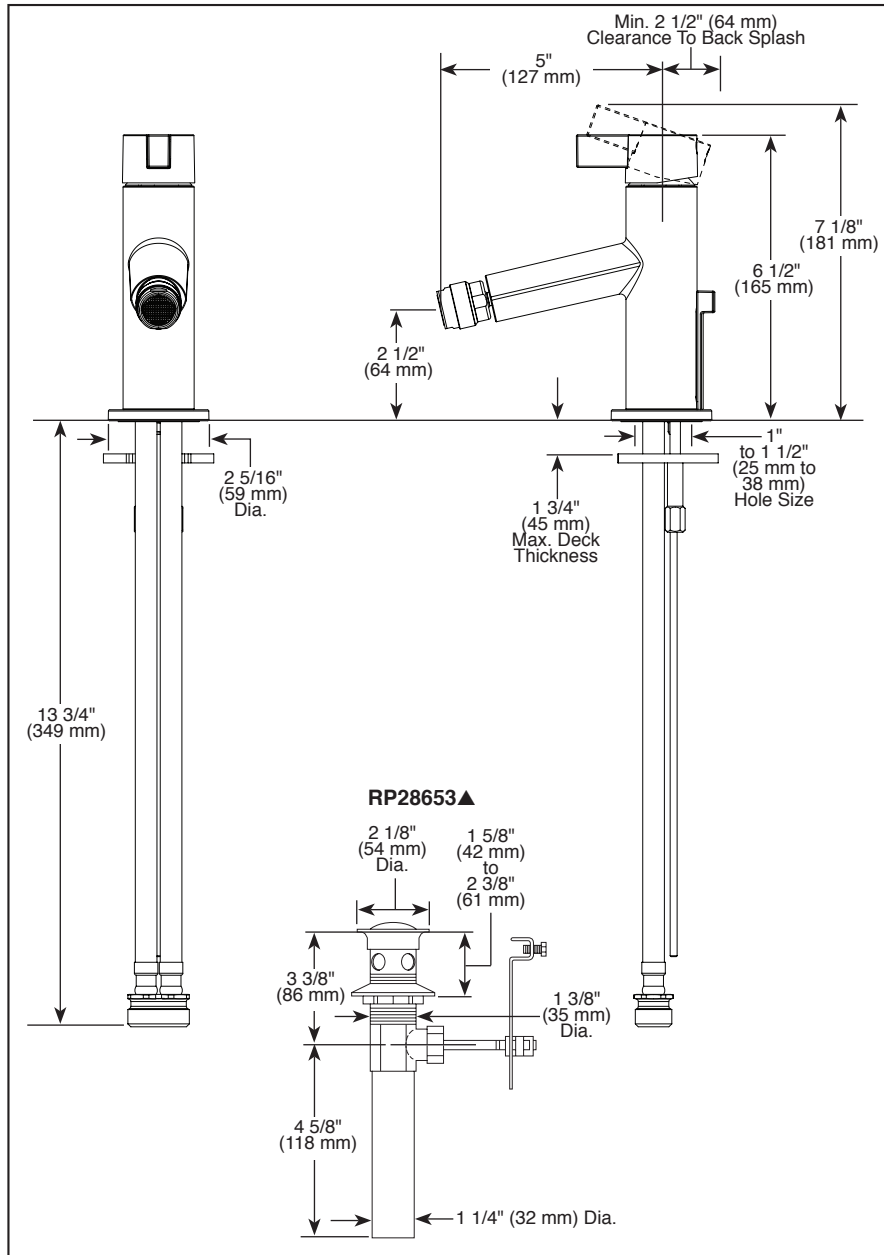

BRIZO®

BIDET FAUCET

- Litze™ Collection
- Single Handle Bidet Faucet

STANDARD SPECIFICATIONS:

- One hole mount
- Control mechanism - 28 mm ceramic disc cartridge with metal stem
- Metal pop-up drain included
- Solid brass fabricated body

COMPLIES WITH:

- ASME A112.18.1 / CSA B125.1
 - ASME A112.18.2 / CSA B125.2
-  Indicates compliance to ICC/ANSI A117.1

Submitted Model No.: _____

Specific Features: _____

▲ Designate Proper Finish Suffix

Brizo Kitchen & Bath Company reserves the right (1) to make changes in specifications and materials, and (2) to change or discontinue models, both without notice or obligation. Dimensions are for reference only. See current full-line price book or www.brizo.com for finish options and product availability.