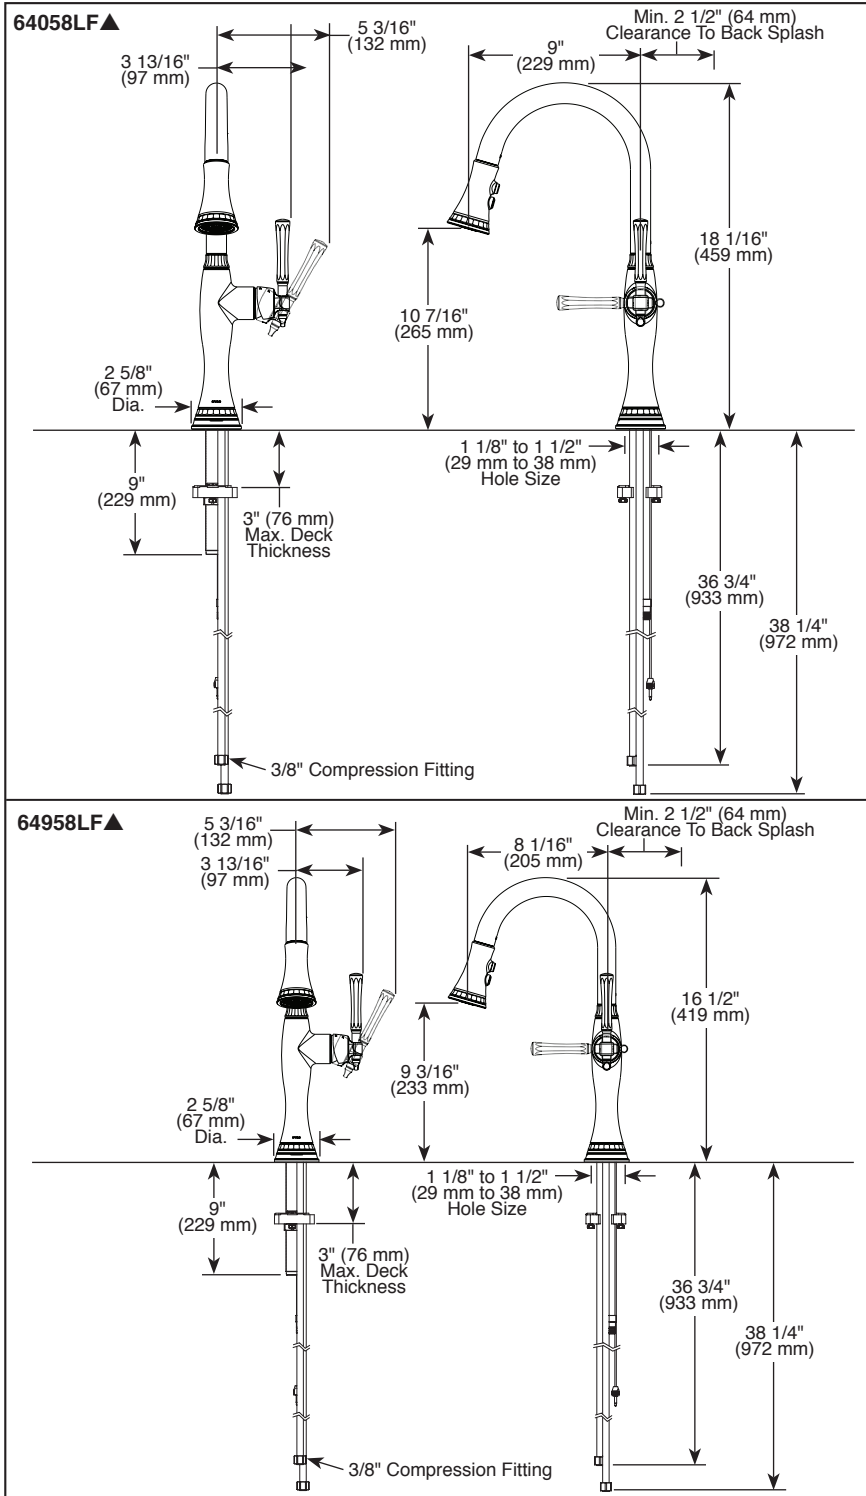

64058LF▲

64958LF▲

Submitted Model No.:

Specific Features:

▲ Designate proper finish suffix

Brizo Kitchen & Bath Company reserves the right (1) to make changes in specifications and materials, and (2) to change or discontinue models, both without notice or obligation. Dimensions are for reference only. See current full-line price book or www.brizo.com for finish options and product availability.

STANDARD SPECIFICATIONS:

- Max flow rate 1.8 gpm @ 60 psi, 6.8 L/min @ 414 kPa
- One hole mount
- Euro-motion ceramic cartridge
- Spout rotates 360°
- Two-function wand; Aerated stream or spray
- Dual integral check valves in sprayer
- LED light indicates water temperature and signals when batteries run low.