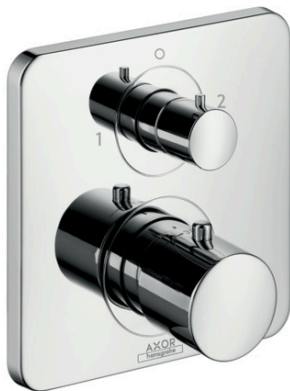

AXOR Citterio M
Thermostatic Trim with Volume Control and Diverter
 Finishes : **chrome** Part no. : **34725001**

Description

Features

- Volume control and diverter for 2 outlets
- Flow: 7.0 GPM (26.5 L/Min)
- Thermostatic cartridge, Shut-off/ diverter valve
- Anti-scald 100° safety stop

Product image

Scale drawing