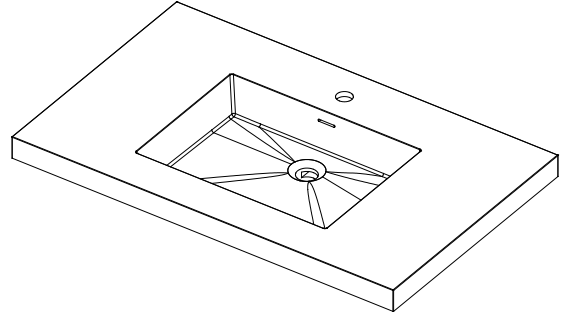

Avanity

VUT37WT

Features

- VersaStone Pure Acrylic solid surface
- Integrated rectangular bowl
- Top pre-drilled for single faucet

Colors / Finishes

WT - White

Nominal Dimension

- 37W x 22D x 6H inches
- 940x 560 x 153 mm

Related Items

Drain	VC-DRAIN-CP	VC-DRAIN-BN		
Vanity	KELLY	LEXINGTON	LOFT	MADISON
	MODERO	TRIBECA	WINDSOR	

Product Diagrams

Top

Front

Side