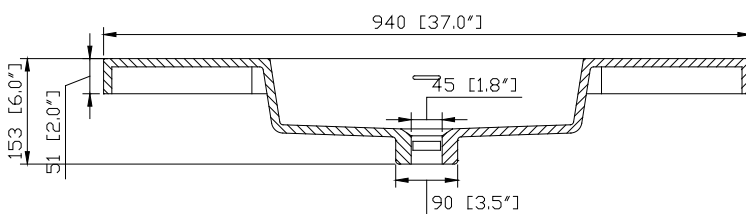

Avanity

VUT37WT

Features

- VersaStone Pure Acrylic solid surface
- Integrated rectangular bowl
- Top pre-drilled for single faucet

Colors / Finishes

WT - White

Nominal Dimension

- 37W x 22D x 6H inches
- 940x 560 x 153 mm

Related Items

Drain	VC-DRAIN-CP	VC-DRAIN-BN		
Vanity	KELLY	LEXINGTON	LOFT	MADISON
	MODERO	TRIBECA	WINDSOR	

Product Diagrams

Top

Front

Side