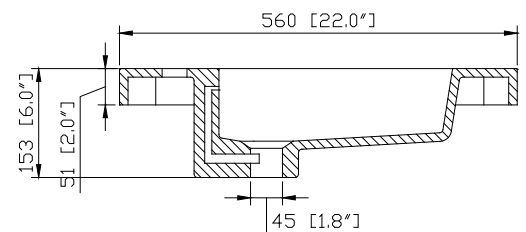

Avanity

VUT37WT

Features

- VersaStone Pure Acrylic solid surface
- Integrated rectangular bowl
- Top pre-drilled for single faucet

Colors / Finishes

WT - White

Nominal Dimension

- 37W x 22D x 6H inches
- 940x 560 x 153 mm

Related Items

Drain	VC-DRAIN-CP	VC-DRAIN-BN		
Vanity	KELLY	LEXINGTON	LOFT	MADISON
	MODERO	TRIBECA	WINDSOR	

Product Diagrams

Top

Front

Side