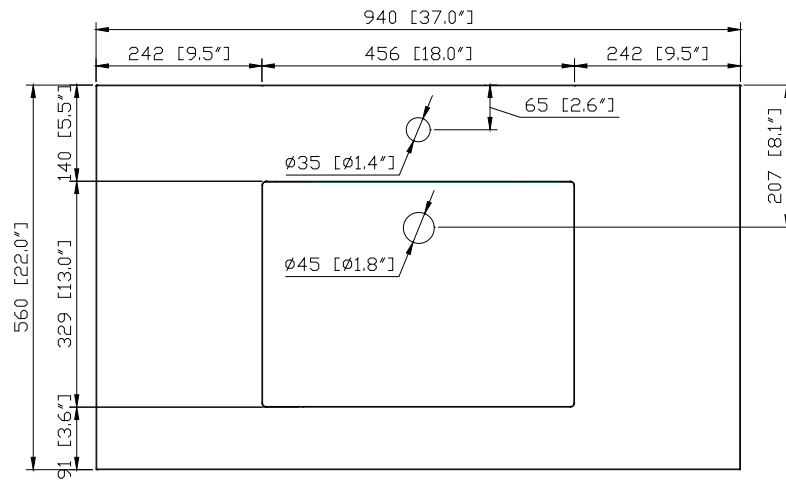

Avanity

VUT37WT

Features

- VersaStone Pure Acrylic solid surface
- Integrated rectangular bowl
- Top pre-drilled for single faucet

Colors / Finishes

WT - White

Nominal Dimension

- 37W x 22D x 6H inches
- 940x 560 x 153 mm

Related Items

Drain	VC-DRAIN-CP	VC-DRAIN-BN		
Vanity	KELLY	LEXINGTON	LOFT	MADISON
	MODERO	TRIBECA	WINDSOR	

Product Diagrams

Top

Front

Side