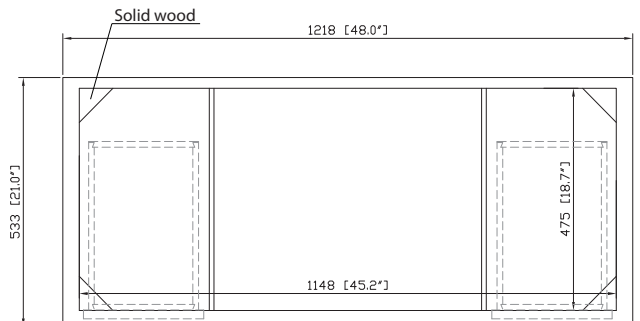

### Nominal Dimension

- 48W x 21D x 34H (inches)

### Product Diagrams

Front

Back

Side

Top