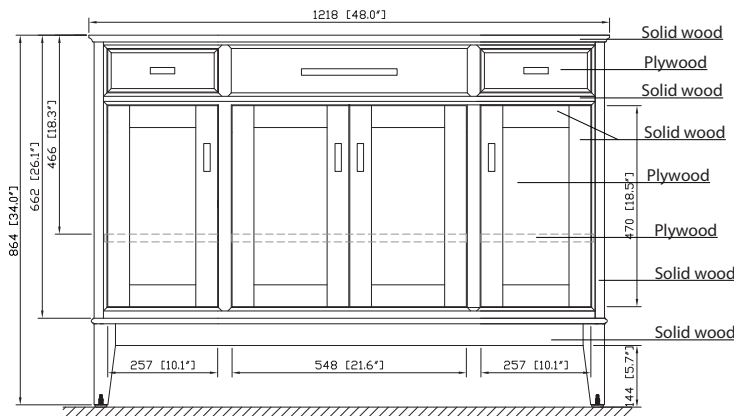

Product Diagrams

Front