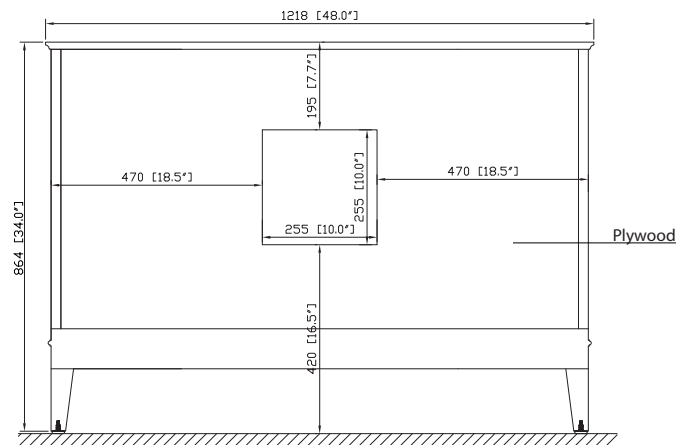

Avanity

MADISON-V48-TO
MADISON-V48-LE
MADISON-V48-WT

Features

- Solid poplar frame and birch veneer plywood
- 4 soft-close doors
- 2 soft-close drawers
- 3 interior shelves
- Brushed nickel finished hardware (LE)
- Old bronze finished hardware (TO & WT)
- Adjustable height levelers

Colors / Finishes

- Tobacco
- Light Espresso
- White

Nominal Dimension

- 48W x 21D x 34H (inches)

Related Items

Mirror	MADISON-TO	MADISON-LE	MADISON-WT
Vanity Top	SUT49BK	SUT49CW	SUT49GB
Sink	CUM18WT	CUM18LN	
Linen Tower	MADISON-LT24-TO	MADISON-LT24-LE	MADISON-LT24-WT

Product Diagrams

Back

Side

Top