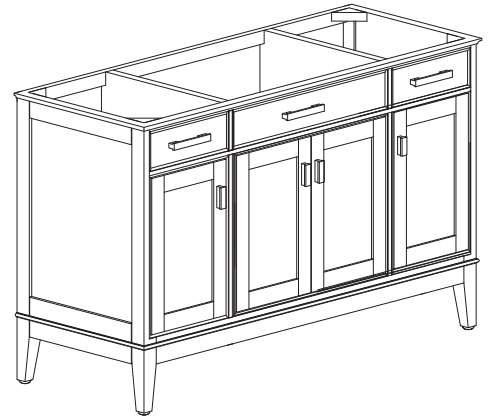

### Features

- Solid poplar frame and birch veneer plywood
- 4 soft-close doors
- 2 soft-close drawers
- 3 interior shelves
- Brushed nickel finished hardware (LE)
- Old bronze finished hardware (TO & WT)
- Adjustable height levelers

### Nominal Dimension

- 48W x 21D x 34H (inches)