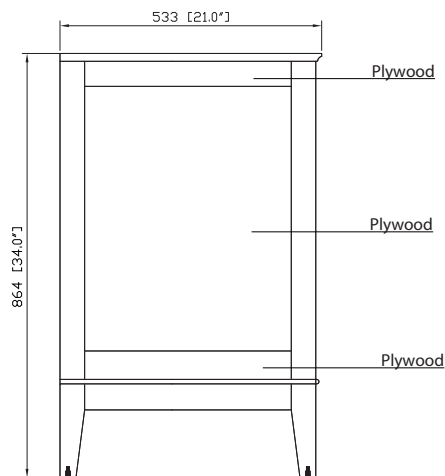

Avanity

MADISON-V36-TO
MADISON-V36-LE
MADISON-V36-WT

Features

- Solid poplar frame and birch veneer plywood
- 2 soft-close doors
- 1 interior shelf
- Brushed nickel finished hardware (LE)
- Old bronze finished hardware (TO & WT)
- Adjustable height levelers

Colors / Finishes

- Tobacco
- Light Espresso
- White

Nominal Dimension

- 36W x 21D x 34H (inches)

Related Items

Mirror	MADISON-TO	MADISON-LE	MADISON-WT
Vanity Top	SUT37BK	SUT37CW	SUT37GB
Sink	CUM18WT	CUM18LN	
Linen Tower	MADISON-LT24-TO	MADISON-LT24-LE	MADISON-LT24-WT

Product Diagrams

Front

Back

Side

Top