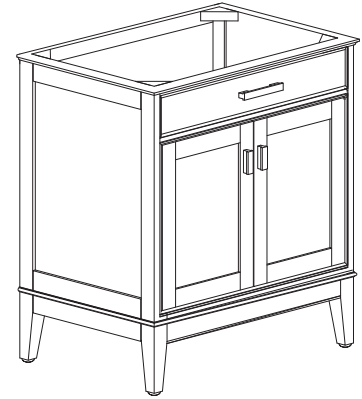

Avanity

MADISON-V36-TO
MADISON-V36-LE
MADISON-V36-WT

Features

- Solid poplar frame and birch veneer plywood
- 2 soft-close doors
- 1 interior shelf
- Brushed nickel finished hardware (LE)
- Old bronze finished hardware (TO & WT)
- Adjustable height levelers

Colors / Finishes

- Tobacco
- Light Espresso
- White

Nominal Dimension

- 36W x 21D x 34H (inches)

Related Items

Mirror	MADISON-TO	MADISON-LE	MADISON-WT
Vanity Top	SUT37BK	SUT37CW	SUT37GB
Sink	CUM18WT	CUM18LN	
Linen Tower	MADISON-LT24-TO	MADISON-LT24-LE	MADISON-LT24-WT

Product Diagrams

Front

Back

Side

Top