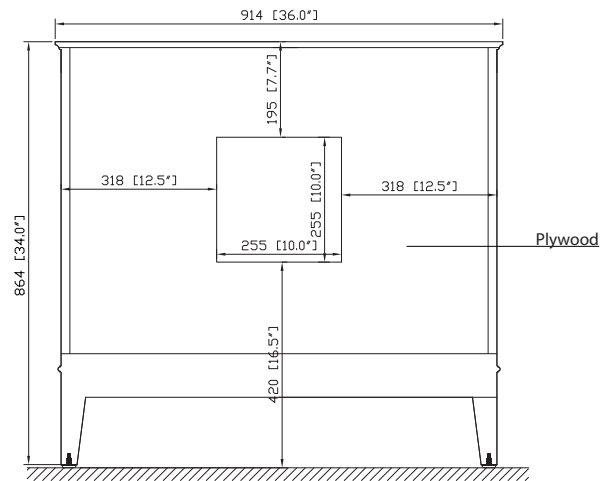

Avanity

MADISON-V36-TO
MADISON-V36-LE
MADISON-V36-WT

Features

- Solid poplar frame and birch veneer plywood
- 2 soft-close doors
- 1 interior shelf
- Brushed nickel finished hardware (LE)
- Old bronze finished hardware (TO & WT)
- Adjustable height levelers

Colors / Finishes

- Tobacco
- Light Espresso
- White

Nominal Dimension

- 36W x 21D x 34H (inches)

Related Items

Mirror	MADISON-TO	MADISON-LE	MADISON-WT
Vanity Top	SUT37BK	SUT37CW	SUT37GB
Sink	CUM18WT	CUM18LN	
Linen Tower	MADISON-LT24-TO	MADISON-LT24-LE	MADISON-LT24-WT

Product Diagrams

Front

Back

Side

Top