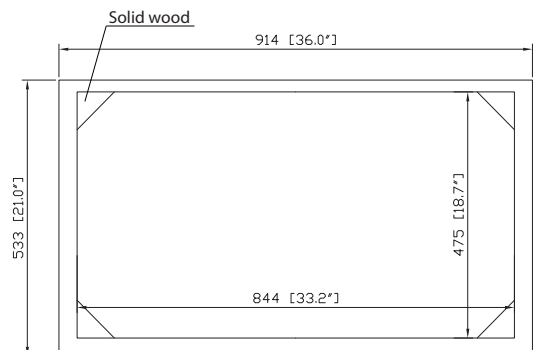

Colors / Finishes

- Tobacco
- Light Espresso
- White

Nominal Dimension

- 36W x 21D x 34H (inches)

Related Items

Mirror	MADISON-TO	MADISON-LE	MADISON-WT
Vanity Top	SUT37BK	SUT37CW	SUT37GB
Sink	CUM18WT	CUM18LN	
Linen Tower	MADISON-LT24-TO	MADISON-LT24-LE	MADISON-LT24-WT

Product Diagrams

Front

Back

Side

Top