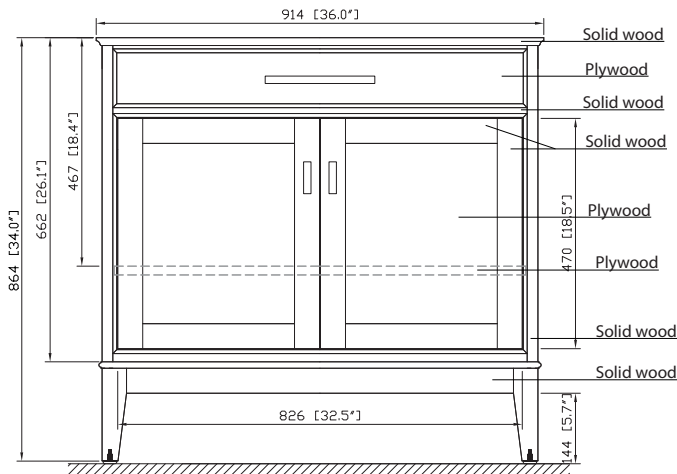

Avanity

MADISON-V36-TO
MADISON-V36-LE
MADISON-V36-WT

Features

- Solid poplar frame and birch veneer plywood
- 2 soft-close doors
- 1 interior shelf
- Brushed nickel finished hardware (LE)
- Old bronze finished hardware (TO & WT)
- Adjustable height levelers

Colors / Finishes

- Tobacco
- Light Espresso
- White

Nominal Dimension

- 36W x 21D x 34H (inches)

Related Items

Mirror	MADISON-TO	MADISON-LE	MADISON-WT
Vanity Top	SUT37BK	SUT37CW	SUT37GB
Sink	CUM18WT	CUM18LN	
Linen Tower	MADISON-LT24-TO	MADISON-LT24-LE	MADISON-LT24-WT

Product Diagrams

Front

Back

Side

Top