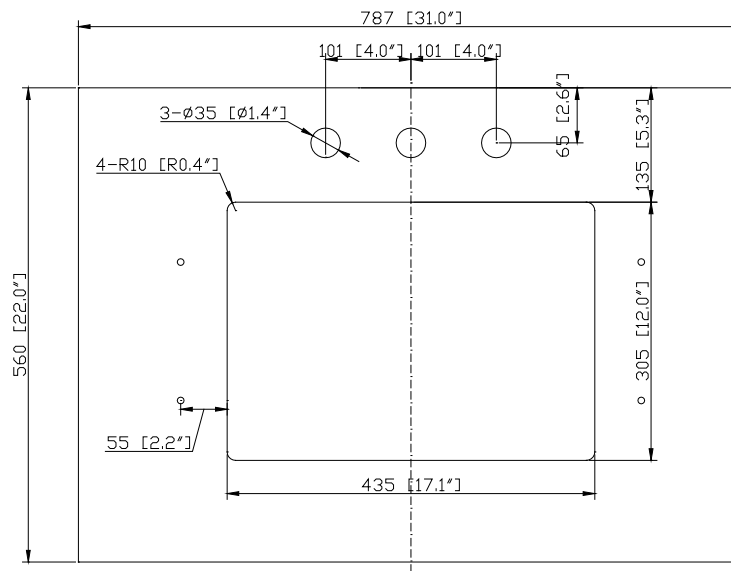

Product Diagrams

Top