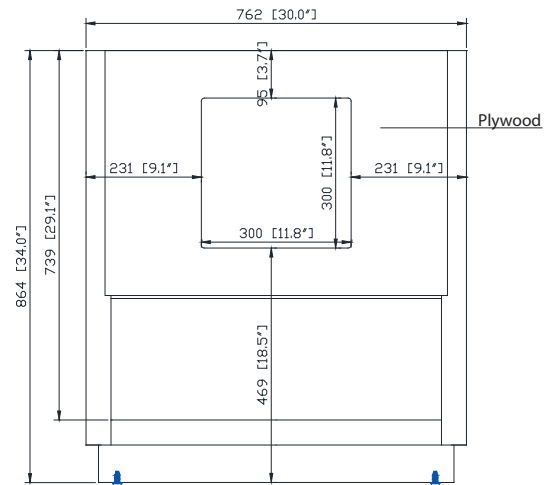

Colors / Couleurs

- Twilight Gray Gold / Or gris crépuscule
- Twilight Gray Silver / Crépuscule gris argent

Nominal Dimension / Dimension Nominale

- 30W x 21.5D x 34H inches | 762 x 546 x 864 mm

Product Diagrams / Diagrammes Produit

Front / Devant

Back / Derrière

Side / Côté

Top / Haut

SUT31BK-R / SUT31CW -R / SUT31GB-R

Features

- Top cutout for single undermount sink
- Top pre-drilled for 8" widespread faucet
- 4" backsplash included

Nominal Dimension

- 31W x 22D x 1H inches
- 787 x 560 x 25 mm

Colors / Finishes

- BK - Natural Black Granite
- CW - Natural Carrera White marble
- GB - Natural Galala Beige marble

Related Items

Sink	CUM20WT-R			
Vanity	BROOKS-V30	BRENTWOOD-V31	DELANO-V30	
	KELLY-V30	LOFT-V30	MODERO-V30	
	MILANO-V30	TROPICA-V30	THOMPSON-V30	WESTWOOD-V30

Drain	VC-DRAIN-CP	VC-DRAIN-BN
-------	-------------	-------------

Colors / Finishes

- White

Nominal Dimension

- 20W x 15D x 7.7H inches
- 510 x 381 x 196mm

Product Diagrams

Top

Front