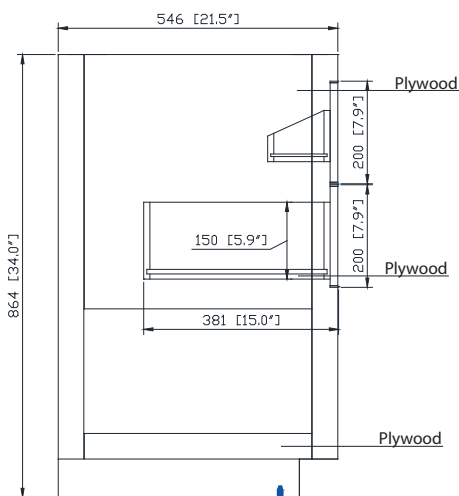

Colors / Couleurs

- Twilight Gray Gold / Or gris crépuscule
- Twilight Gray Silver / Crépuscule gris argent

Nominal Dimension / Dimension Nominale

- 30W x 21.5D x 34H inches | 762 x 546 x 864 mm

Product Diagrams / Diagrammes Produit

Front / Devant

Back / Derrière

Side / Côté

Top / Haut

SUT31BK-R / SUT31CW -R / SUT31GB-R

Features

- Top cutout for single undermount sink
- Top pre-drilled for 8" widespread faucet
- 4" backsplash included

Nominal Dimension

- 31W x 22D x 1H inches
- 787 x 560 x 25 mm

Colors / Finishes

- BK - Natural Black Granite
- CW - Natural Carrera White marble
- GB - Natural Galala Beige marble

Related Items

Sink	CUM20WT-R			
Vanity	BROOKS-V30	BRENTWOOD-V31	DELANO-V30	
	KELLY-V30	LOFT-V30	MODERO-V30	
	MILANO-V30	TROPICA-V30	THOMPSON-V30	WESTWOOD-V30

Drain	VC-DRAIN-CP	VC-DRAIN-BN
-------	-------------	-------------

Colors / Finishes

- White

Nominal Dimension

- 20W x 15D x 7.7H inches
- 510 x 381 x 196mm

Product Diagrams

Top

Front