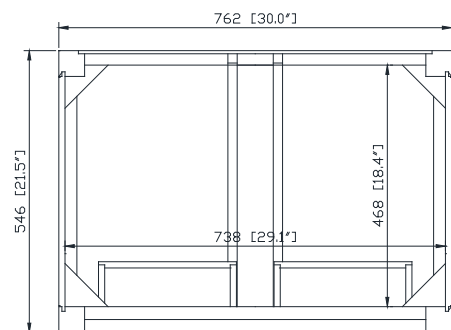

Colors / Couleurs

- Twilight Gray Gold / Or gris crépuscule
- Twilight Gray Silver / Crépuscule gris argent

Nominal Dimension / Dimension Nominale

- 30W x 21.5D x 34H inches | 762 x 546 x 864 mm

Product Diagrams / Diagrammes Produit

Front / Devant

Back / Derrière

Side / Côté

Top / Haut

SUT31BK-R / SUT31CW -R / SUT31GB-R

Features

- Top cutout for single undermount sink
- Top pre-drilled for 8" widespread faucet
- 4" backsplash included

Nominal Dimension

- 31W x 22D x 1H inches
- 787 x 560 x 25 mm

Colors / Finishes

- BK - Natural Black Granite
- CW - Natural Carrera White marble
- GB - Natural Galala Beige marble

Related Items

Sink	CUM20WT-R			
Vanity	BROOKS-V30	BRENTWOOD-V31	DELANO-V30	
	KELLY-V30	LOFT-V30	MODERO-V30	
	MILANO-V30	TROPICA-V30	THOMPSON-V30	WESTWOOD-V30

Drain	VC-DRAIN-CP	VC-DRAIN-BN
-------	-------------	-------------

Colors / Finishes

- White

Nominal Dimension

- 20W x 15D x 7.7H inches
- 510 x 381 x 196mm

Product Diagrams

Top

Front