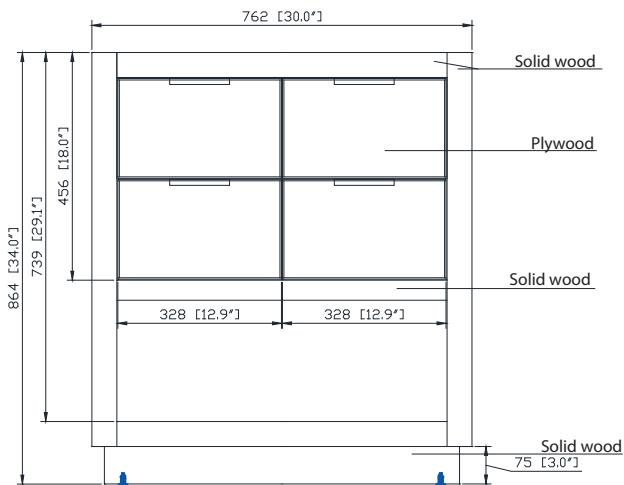

Colors / Couleurs

- Twilight Gray Gold / Or gris crépuscule
- Twilight Gray Silver / Crépuscule gris argent

Nominal Dimension / Dimension Nominale

- 30W x 21.5D x 34H inches | 762 x 546 x 864 mm

Product Diagrams / Diagrammes Produit

Front / Devant

Back / Derrière

Side / Côté

Top / Haut

SUT31BK-R / SUT31CW -R / SUT31GB-R

Features

- Top cutout for single undermount sink
- Top pre-drilled for 8" widespread faucet
- 4" backsplash included

Nominal Dimension

- 31W x 22D x 1H inches
- 787 x 560 x 25 mm

Colors / Finishes

- BK - Natural Black Granite
- CW - Natural Carrera White marble
- GB - Natural Galala Beige marble

Related Items

Sink	CUM20WT-R			
Vanity	BROOKS-V30	BRENTWOOD-V31	DELANO-V30	
	KELLY-V30	LOFT-V30	MODERO-V30	
	MILANO-V30	TROPICA-V30	THOMPSON-V30	WESTWOOD-V30

Drain	VC-DRAIN-CP	VC-DRAIN-BN
-------	-------------	-------------

Colors / Finishes

- White

Nominal Dimension

- 20W x 15D x 7.7H inches
- 510 x 381 x 196mm

Product Diagrams

Top

Front