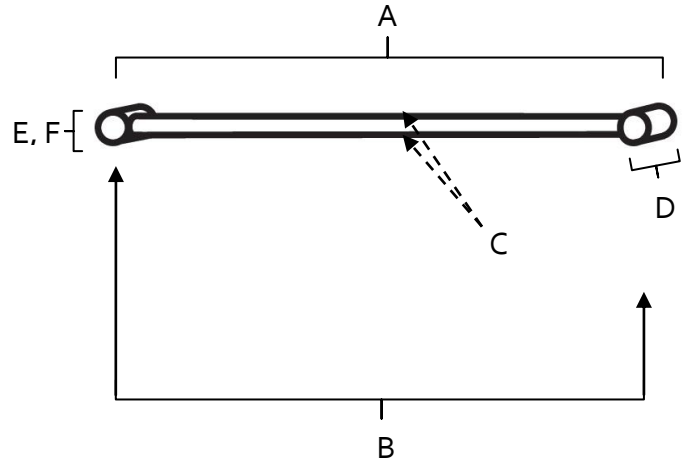

SPECIFICATIONS

CONTEMPORARY I
APPLIANCE PULLS

FEATURES

- Modern styling
- Multiple finishes
- Concealed installation

WARRANTY

Limited lifetime

FINISHES

- Polished Chrome (PC)
- Barcelona (BARC)
- Bronze (BRZ)
- Chocolate Bronze (CHBRZ)
- Polished Nickel (PN)
- Satin Nickel (SN)

MATERIAL

Brass

Item#	A	B	C	D	E (L)	F (W)
D715-8	8 5/8"	8"	3/8"	1 3/8"	5/8"	5/8"
D715-12	12 5/8"	12"	3/8"	1 5/8"	5/8"	5/8"
D715-18	18 5/8"	18"	3/8"	1 5/8"	5/8"	5/8"

KEY:

- A - Overall Length
- B - Center to Center
- C - Handle Width
- D - Projection
- E - Mount Length
- F - Mount Width