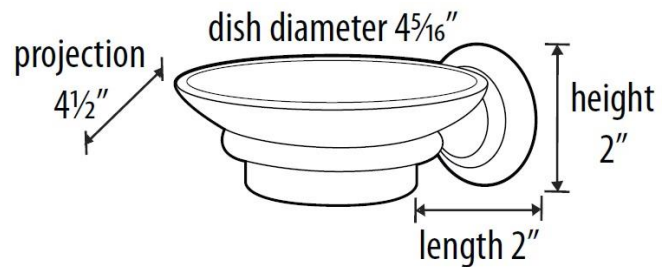

**SPECIFICATIONS**

**CHARLIE'S COLLECTION**  
SOAP HOLDER WITH DISH

**FEATURES**

Transitional styling  
Multiple finishes  
Concealed installation

**WARRANTY**

Limited lifetime

**FINISHES**

Polished Brass (PB)  
Polished Brass/Non-lacquered (PB/NL)  
Polished Chrome (PC)  
Barcelona (BARC)  
Bronze (BRZ)  
Chocolate Bronze (CHBRZ)  
Polished Nickel (PN)  
Satin Nickel (SN)

**MATERIAL**

Brass

**Item#**

**A6730**

NOTE: Dimensions and specifications are subject to change without notice.