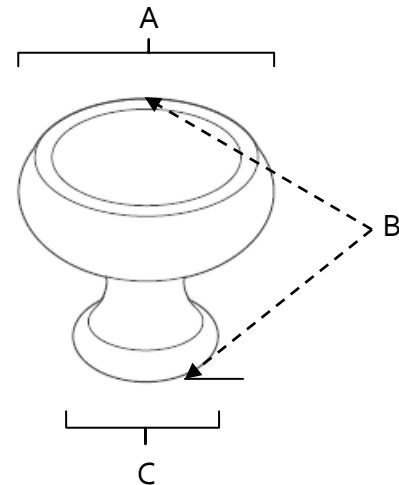

**PRODUCT SHEET**

**SPECIFICATIONS**

**CHARLIE'S COLLECTION  
KNOBS**

**FEATURES**

- Transitional styling
- Multiple finishes
- Concealed installation

**WARRANTY**

Limited lifetime

**FINISHES**

**MATERIAL**

Brass

Item#	A	B	C
A626-14	1 1/4"	1 1/8"	3/4"
A626-38	1 1/2"	1 1/4"	13/16"

**KEY:**

- A - Length and Width
- B - Projection
- C - Mount Length and Width

NOTE: Dimensions and specifications are subject to change without notice.